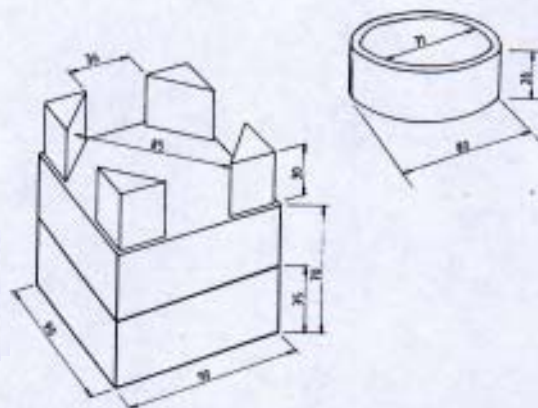

User information

Bed Raising Block

The bed raising block is buildable and suitable for both leg and base, every unit built 35 mm (1,38 inches).

No loosen blocks are needed.

Suitable for legs up till 85 mm (3,35 inches).

Can be completed with a ring article number: 895-1, to get a whole covered block.

Article number: 895 *Bed Raising Block*
 895-1 *Ring till the Bed Raising Block*

PRODUCT FACTS

- ABS-plastic
- Ring in plexiglass
- Outer dimension 90x90 mm
- Colour, beige
- Weight, 80 gram (2,82 oz)
- Packed 60 pcs/cart.