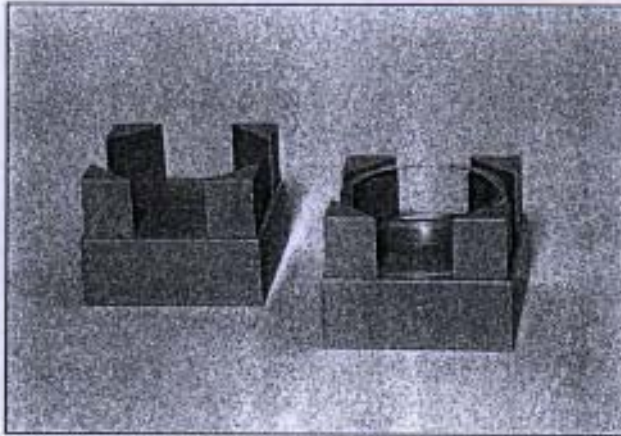

User information

Bed Raising Block

The bed raising block is buildable and suitable for both leg and base, every unit built 35 mm (1,38 inches).

No loosen blocks are needed.

Suitable for legs up till 85 mm (3,35 inches).

Can be completed with a ring article number: 895-1, to get a whole covered block.

Article number: 895 *Bed Raising Block*
 895-1 *Ring till the Bed Raising Block*

PRODUCT FACTS

- ABS-plastic
- Ring in plexiglass
- Outer dimension 90x90 mm
- Colour, beige
- Weight, 80 gram (2,82 oz)
- Packed 60 pcs/cart.